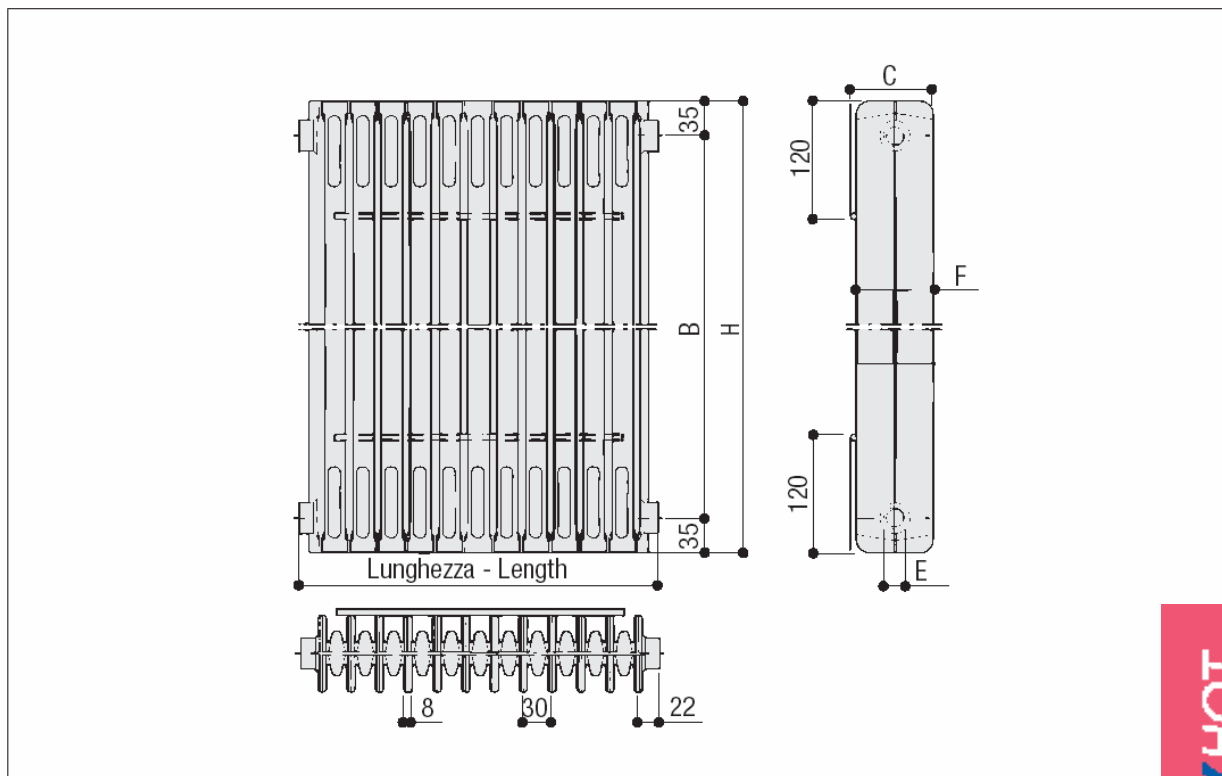

354,0TECHNICAL DATA

- Steel made
- n° 4 connections 1/2"
- powders painting
- wall installation not included
- distance +20 mm of COLORS

* Gli accessori non sono forniti con i radiatori
Accessories are not provided with radiator